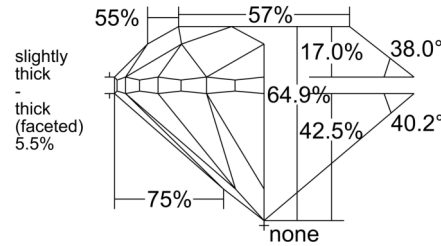

GIA NATURAL DIAMOND GRADING REPORT

August 18, 2025
 GIA Report Number 2537155380
 Shape and Cutting Style Round Brilliant
 Measurements 6.15 - 6.24 x 4.02 mm

GRADING RESULTS

Carat Weight 1.00 carat
 Color Grade H
 Clarity Grade VS1
 Cut Grade Very Good

ADDITIONAL GRADING INFORMATION

Polish Excellent
 Symmetry Very Good
 Fluorescence Faint
 Inscription(s): GIA 2537155380

PROPORTIONS

Profile to actual proportions

CLARITY CHARACTERISTICS

KEY TO SYMBOLS*

- Crystal
- ~ Feather
- Pinpoint

* Red symbols denote internal characteristics (inclusions). Green or black symbols denote external characteristics (blemishes). Diagram is an approximate representation of the diamond, and symbols shown indicate type, position, and approximate size of clarity characteristics. All clarity characteristics may not be shown. Details of finish are not shown.