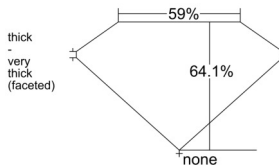

GIA®

FACSIMILE

GIA REPORT 2536978196

Verify this report at GIA.edu

GIA NATURAL DIAMOND DOSSIER®

November 13, 2025
GIA Report Number 2536978196
Shape and Cutting Style ..... Oval Brilliant
Measurements ..... 6.46 x 4.48 x 2.87 mm

GRADING RESULTS

Carat Weight ..... 0.53 carat
Color Grade ..... D
Clarity Grade VVS1

ADDITIONAL GRADING INFORMATION

Polish ..... Very Good
Symmetry ..... Excellent
Fluorescence ..... Faint
Clarity Characteristics ..... Pinpoint, Feather
Inscription(s): GIA 2536978196

PROPORTIONS

Profile not to actual proportions

GRADING SCALES

GIA COLOR SCALE		GIA CLARITY SCALE	
COLORLESS	D	VERY VERY SLIGHTLY INCLUDED	FLAWLESS
	E		INTERNALLY FLAWLESS
	F		VVS₁
	G		VVS₂
	H		VS₁
	I		VS₂
	J		SI₁
	K		SI₂
	L		I₁
	M		I₂
NEAR COLORLESS	N	SLIGHTLY INCLUDED	I₃
	O		
	P		
	Q		
FAINT	R		
	S		
	T		
	U		
VERT LIGHT	V		
	W		
	X		
	Y		
LIGHT	Z