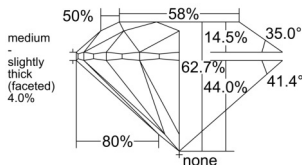

GIA®

FACSIMILE

GIA REPORT 2536975021

Verify this report at GIA.edu

GIA NATURAL DIAMOND DOSSIER®

November 11, 2025
GIA Report Number 2536975021
Shape and Cutting Style ..... Round Brilliant
Measurements ..... 5.07 - 5.10 x 3.19 mm

GRADING RESULTS

Carat Weight ..... 0.51 carat
Color Grade ..... E
Clarity Grade VVS2
Cut Grade ..... Excellent

ADDITIONAL GRADING INFORMATION

Polish ..... Excellent
Symmetry ..... Excellent
Fluorescence ..... None
Clarity Characteristics ..... Cloud
Inscription(s): GIA 2536975021

PROPORTIONS

GRADING SCALES

GIA COLOR SCALE	GIA CLARITY SCALE	GIA CUT SCALE	
D	FLAWLESS	EXCELLENT	
E	INTERNALLY FLAWLESS		
F		VVS₁	VERY GOOD
G	VVS₂		
H	VS₁	GOOD	
I	VS₂		
J	SI₁	FAIR	
K	SI₂		
L	I₁	POOR	
M	I₂		
N	I₃		
O			
P			
Q			
R			
S			
T			
U			
V			
W			
X			
Y			
Z