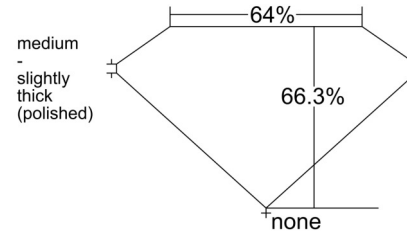

**GIA NATURAL DIAMOND GRADING REPORT**

November 11, 2025

GIA Report Number ..... 2536969816

Shape and Cutting Style ..... Emerald Cut

Measurements ..... 8.58 x 6.13 x 4.07 mm

**GRADING RESULTS**

Carat Weight ..... 2.06 carat

Color Grade ..... K

Clarity Grade ..... VVS1

**ADDITIONAL GRADING INFORMATION**

Polish ..... Very Good

Symmetry ..... Excellent

Fluorescence ..... None

Inscription(s): GIA 2536969816

**PROPORTIONS**

Profile not to actual proportions

**CLARITY CHARACTERISTICS**

**KEY TO SYMBOLS\***

- Pinpoint
- ~ Feather

\* Red symbols denote internal characteristics (inclusions). Green or black symbols denote external characteristics (blemishes). Diagram is an approximate representation of the diamond, and symbols shown indicate type, position, and approximate size of clarity characteristics. All clarity characteristics may not be shown. Details of finish are not shown.