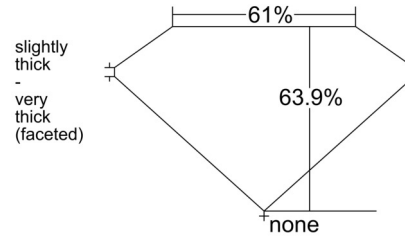

GIA NATURAL DIAMOND GRADING REPORT

October 11, 2025
 GIA Report Number 2536690698
 Shape and Cutting Style Oval Brilliant
 Measurements 10.93 x 7.29 x 4.65 mm

GRADING RESULTS

Carat Weight 2.51 carat
 Color Grade D
 Clarity Grade VS1

ADDITIONAL GRADING INFORMATION

Polish Excellent
 Symmetry Excellent
 Fluorescence None
 Inscription(s): GIA 2536690698

PROPORTIONS

Profile not to actual proportions

CLARITY CHARACTERISTICS

KEY TO SYMBOLS*

- Feather
- Pinpoint

* Red symbols denote internal characteristics (inclusions). Green or black symbols denote external characteristics (blemishes). Diagram is an approximate representation of the diamond, and symbols shown indicate type, position, and approximate size of clarity characteristics. All clarity characteristics may not be shown. Details of finish are not shown.