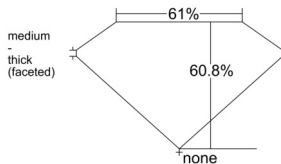

GIA®

FACSIMILE

GIA REPORT 2536675845

Verify this report at GIA.edu

GIA NATURAL DIAMOND DOSSIER®

October 11, 2025
GIA Report Number 2536675845
Shape and Cutting Style ..... Pear Brilliant
Measurements ..... 5.87 x 3.88 x 2.36 mm

GRADING RESULTS

Carat Weight ..... 0.32 carat
Color Grade ..... E
Clarity Grade VS1

ADDITIONAL GRADING INFORMATION

Polish ..... Excellent
Symmetry ..... Good
Fluorescence ..... Medium Blue
Clarity Characteristics ..... Feather
Inscription(s): GIA 2536675845

PROPORTIONS

Profile not to actual proportions

GRADING SCALES

GIA COLOR SCALE		GIA CLARITY SCALE	
COLORLESS	D	VERY VERY SLIGHTLY INCLUDED	FLAWLESS
	E		INTERNALLY FLAWLESS
	F		VS₁
	G		VS₂
	H		VS₁
	I		VS₂
	J		SI₁
	K		SI₂
	L		I₁
	M		I₂
NEAR COLORLESS	N	SLIGHTLY INCLUDED	I₃
	O		
	P		
	Q		
FAINT	R	INCLUDED	
	S		
	T		
	U		
VERT LIGHT	V	LIGHT	
	W		
	X		
	Y		
	Z