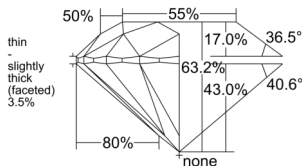

GIA®

FACSIMILE

GIA REPORT 2536570559

Verify this report at GIA.edu

GIA NATURAL DIAMOND DOSSIER®

September 29, 2025
GIA Report Number 2536570559
Shape and Cutting Style ..... Round Brilliant
Measurements ..... 5.62 - 5.66 x 3.56 mm

GRADING RESULTS

Carat Weight ..... 0.70 carat
Color Grade ..... E
Clarity Grade S11
Cut Grade ..... Excellent

ADDITIONAL GRADING INFORMATION

Polish ..... Excellent
Symmetry ..... Very Good
Fluorescence ..... None
Clarity Characteristics.. Feather, Cloud, Crystal, Indented Natural
Inscription(s): GIA 2536570559

PROPORTIONS

GRADING SCALES

GIA COLOR SCALE

COLOREDNESS	D
	E
	F
	G
	H
	I
	J
NEAR COLORLESS	K
	L
Faint	M
	N
	O
	P
Very Light	Q
	R
	S
	T
	U
	V
Light	W
	X
	Y
	Z

GIA CLARITY SCALE

FLAWLESS	VERY VERY SLIGHTLY INCLUDED	VVS₁	VVS₂	VS₁	VS₂	S1₁	S1₂	I₁	I₂	I₃	
											INTERNALLY FLAWLESS

GIA CUT SCALE

EXCELLENT
VERY GOOD
GOOD
FAIR
POOR