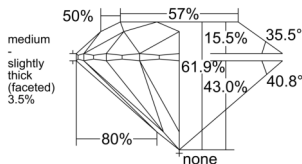

GIA®

FACSIMILE

GIA REPORT 2536467449

Verify this report at GIA.edu

GIA NATURAL DIAMOND DOSSIER®

September 18, 2025
GIA Report Number 2536467449
Shape and Cutting Style ..... Round Brilliant
Measurements ..... 5.39 - 5.41 x 3.35 mm

GRADING RESULTS

Carat Weight ..... 0.60 carat
Color Grade ..... G
Clarity Grade VVS1
Cut Grade ..... Excellent

ADDITIONAL GRADING INFORMATION

Polish ..... Excellent
Symmetry ..... Excellent
Fluorescence ..... Faint
Clarity Characteristics ..... Pinpoint
Inscription(s): GIA 2536467449

PROPORTIONS

GRADING SCALES

GIA COLOR SCALE	GIA CLARITY SCALE	GIA CUT SCALE	
COLOURLESS D	FLAWLESS	EXCELLENT	
E	INTERNALLY FLAWLESS		
F		VVS₁	VERY GOOD
G	VVS₂		
H	VS₁	GOOD	
I	VS₂		
J	SI₁	FAIR	
K	SI₂		
L	I₁	POOR	
M	I₂		
N	I₃		
O			
P			
Q			
R			
S			
T			
U			
V			
W			
X			
Y			
Z