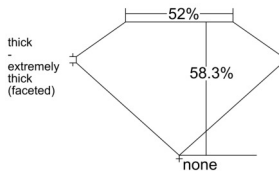

GIA®

FACSIMILE

GIA REPORT 2536416964

Verify this report at GIA.edu

GIA NATURAL DIAMOND DOSSIER®

September 16, 2025
GIA Report Number 2536416964
Shape and Cutting Style ..... Heart Brilliant
Measurements ..... 5.50 x 5.93 x 3.45 mm

GRADING RESULTS

Carat Weight ..... 0.70 carat
Color Grade ..... K
Clarity Grade VVS2

ADDITIONAL GRADING INFORMATION

Polish ..... Excellent
Symmetry ..... Very Good
Fluorescence ..... None
Clarity Characteristics ..... Feather
Inscription(s): GIA 2536416964

PROPORTIONS

Profile not to actual proportions

GRADING SCALES

GIA COLOR SCALE		GIA CLARITY SCALE		
COLORLESS	D	VERY VERY SLIGHTLY INCLUDED	FLAWLESS	
	E		INTERNALLY FLAWLESS	
	F	VERY SLIGHTLY INCLUDED	VVS₁	
	G		VVS₂	
	NEAR COLORLESS	H	SLIGHTLY INCLUDED	VS₁
		I		VS₂
	FAINT	J	SLIGHTLY INCLUDED	SI₁
		K		SI₂
		L	INCLUDED	I₁
		M		I₂
N		I₃		
O				
VERT LIGHT	P			
	Q			
	R			
	S			
	T			
	U			
LIGHT	V			
	W			
	X			
	Y			
	Z