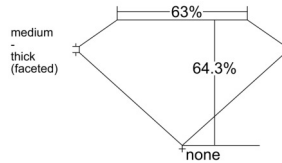

GIA®

FACSIMILE

GIA REPORT 2536377381

Verify this report at GIA.edu

GIA NATURAL DIAMOND DOSSIER®

September 15, 2025
GIA Report Number 2536377381
Shape and Cutting Style ..... Oval Brilliant
Measurements ..... 6.78 x 5.03 x 3.23 mm

GRADING RESULTS

Carat Weight ..... 0.70 carat
Color Grade ..... G
Clarity Grade VVS1

ADDITIONAL GRADING INFORMATION

Polish ..... Very Good
Symmetry ..... Excellent
Fluorescence ..... None
Clarity Characteristics ..... Feather
Inscription(s): GIA 2536377381

PROPORTIONS

Profile not to actual proportions

GRADING SCALES

GIA COLOR SCALE		GIA CLARITY SCALE			
COLORLESS	D	NEAR COLORLESS	FLAWLESS		
	E		INTERNALLY FLAWLESS		
	F		VERY VERY SLIGHTLY INCLUDED	VVS₁	
	G			VVS₂	
	H		VERY SLIGHTLY INCLUDED	VS₁	
	I			VS₂	
	J			SLIGHTLY INCLUDED	SI₁
	K		SI₂		
	FAINT		L	VERTICALLY INCLUDED	I₁
			M		I₂
N		I₃			
O			INCLUDED		
P					
Q					
R					
S					
LIGHT	T				
	U				
	V				
	W				
	X				
	Z