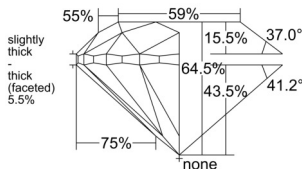

GIA®

FACSIMILE

GIA REPORT 2536364685

Verify this report at GIA.edu

GIA NATURAL DIAMOND DOSSIER®

September 10, 2025
GIA Report Number 2536364685
Shape and Cutting Style ..... Round Brilliant
Measurements ..... 5.50 - 5.55 x 3.56 mm

GRADING RESULTS

Carat Weight ..... 0.70 carat
Color Grade ..... E
Clarity Grade S11
Cut Grade ..... Very Good

ADDITIONAL GRADING INFORMATION

Polish ..... Excellent
Symmetry ..... Very Good
Fluorescence ..... Faint
Clarity Characteristics ..... Crystal, Cloud, Feather
Inscription(s): GIA 2536364685

PROPORTIONS

Profile to actual proportions