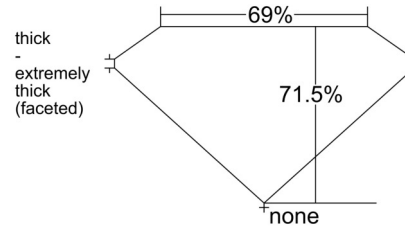

GIA NATURAL DIAMOND GRADING REPORT

September 05, 2025

GIA Report Number ..... 2536307007

Shape and Cutting Style ..... Cushion Modified Brilliant

Measurements ..... 8.54 x 6.56 x 4.69 mm

GRADING RESULTS

Carat Weight ..... 2.50 carat

PROPORTIONS

Profile not to actual proportions

CLARITY CHARACTERISTICS

KEY TO SYMBOLS\*

- Pinpoint
- ☉ Cloud
- △ Natural

\* Red symbols denote internal characteristics (inclusions). Green or black symbols denote external characteristics (blemishes). Diagram is an approximate representation of the diamond, and symbols shown indicate type, position, and approximate size of clarity characteristics. All clarity characteristics may not be shown. Details of finish are not shown.