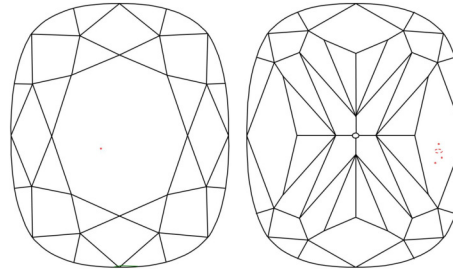

GIA NATURAL DIAMOND GRADING REPORT

September 05, 2025

GIA Report Number ..... 2536307007

Shape and Cutting Style ..... Cushion Modified Brilliant

Measurements ..... 8.54 x 6.56 x 4.69 mm

GRADING RESULTS

Carat Weight ..... 2.50 carat

PROPORTIONS

Profile not to actual proportions

CLARITY CHARACTERISTICS

KEY TO SYMBOLS\*

- Pinpoint
- ☉ Cloud
- △ Natural

\* Red symbols denote internal characteristics (inclusions). Green or black symbols denote external characteristics (blemishes). Diagram is an approximate representation of the diamond, and symbols shown indicate type, position, and approximate size of clarity characteristics. All clarity characteristics may not be shown. Details of finish are not shown.