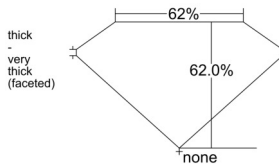

GIA®

FACSIMILE

GIA REPORT 2536246116

Verify this report at GIA.edu

GIA NATURAL DIAMOND DOSSIER®

August 28, 2025
GIA Report Number 2536246116
Shape and Cutting Style ..... Heart Brilliant
Measurements ..... 4.56 x 5.34 x 3.31 mm

GRADING RESULTS

Carat Weight ..... 0.50 carat
Color Grade ..... F
Clarity Grade VS1

ADDITIONAL GRADING INFORMATION

Polish ..... Excellent
Symmetry ..... Excellent
Fluorescence ..... Faint
Clarity Characteristics ..... Feather
Inscription(s): GIA 2536246116

PROPORTIONS

Profile not to actual proportions

GRADING SCALES

GIA COLOR SCALE		GIA CLARITY SCALE			
COLORLESS	D	VERY VERY SLIGHTLY INCLUDED	FLAWLESS		
	E		INTERNALLY FLAWLESS		
	F	VERY SLIGHTLY INCLUDED	VS₁		
	G		VS₂		
	H		VS₁		
	NEAR COLORLESS	I	SLIGHTLY INCLUDED	SI₁	
		J		SI₂	
		FAINT	K	INCLUDED	I₁
			L		I₂
			M		I₃
VERT LIGHT	N		LIGHT		
	O				
	P				
	Q				
	R