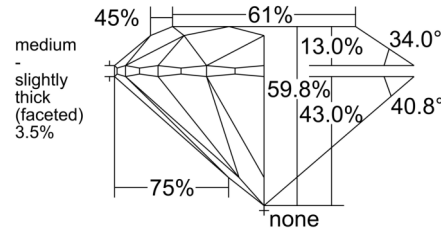

GIA NATURAL DIAMOND GRADING REPORT

September 12, 2025  
 GIA Report Number ..... 2536231740  
 Shape and Cutting Style ..... Round Brilliant  
 Measurements ..... 7.37 - 7.43 x 4.43 mm

GRADING RESULTS

Carat Weight ..... 1.50 carat  
 Color Grade ..... E  
 Clarity Grade ..... SI2  
 Cut Grade ..... Excellent

Profile to actual proportions

CLARITY CHARACTERISTICS

KEY TO SYMBOLS\*

-  Feather
-  Pinpoint
-  Cavity
-  Cloud
-  Indented Natural

\* Red symbols denote internal characteristics (inclusions). Green or black symbols denote external characteristics (blemishes). Diagram is an approximate representation of the diamond, and symbols shown indicate type, position, and approximate size of clarity characteristics. All clarity characteristics may not be shown. Details of finish are not shown.