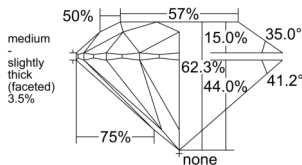

GIA®

FACSIMILE

GIA NATURAL DIAMOND DOSSIER®

September 01, 2025
GIA Report Number 2536223649
Shape and Cutting Style ..... Round Brilliant
Measurements ..... 5.91 - 5.95 x 3.70 mm

GRADING RESULTS

Carat Weight ..... 0.80 carat
Color Grade ..... K
Clarity Grade VVS1
Cut Grade ..... Excellent

ADDITIONAL GRADING INFORMATION

Polish ..... Excellent
Symmetry ..... Excellent
Fluorescence ..... Faint
Clarity Characteristics ..... Pinpoint
Inscription(s): GIA 2536223649

GIA REPORT 2536223649

Verify this report at GIA.edu

PROPORTIONS

GRADING SCALES

GIA COLOR SCALE	GIA CLARITY SCALE	GIA CUT SCALE	
D	FLAWLESS	EXCELLENT	
E	INTERNALLY FLAWLESS		
F		VVS₁	VERY GOOD
G	VVS₂		
H	VS₁	GOOD	
I	VS₂		
J	SI₁	FAIR	
K	SI₂		
L	I₁	POOR	
M	I₂		
N	I₃		
O			
P			
Q			
R			
S			
T			
U			
V			
W			
X			
Y			
Z