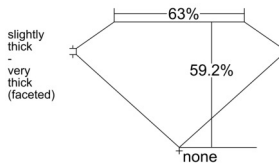

GIA®

FACSIMILE

GIA REPORT 2536088066

Verify this report at GIA.edu

GIA NATURAL DIAMOND DOSSIER®

August 11, 2025
GIA Report Number 2536088066
Shape and Cutting Style ..... Heart Brilliant
Measurements ..... 5.02 x 5.79 x 3.43 mm

GRADING RESULTS

Carat Weight ..... 0.60 carat
Color Grade ..... H
Clarity Grade VS1

ADDITIONAL GRADING INFORMATION

Polish ..... Excellent
Symmetry ..... Excellent
Fluorescence ..... None
Clarity Characteristics ..... Crystal, Needle, Pinpoint
Inscription(s): GIA 2536088066

PROPORTIONS

Profile not to actual proportions

GRADING SCALES

GIA COLOR SCALE		GIA CLARITY SCALE			
COLORLESS	D	VERY VERY SLIGHTLY INCLUDED	FLAWLESS		
	E		INTERNALLY FLAWLESS		
	F		VVS₁		
	NEAR COLORLESS	G	VERY SLIGHTLY INCLUDED	VVS₂	
		H		VS₁	
		FANT	I	SLIGHTLY INCLUDED	VS₂
			J		SI₁
	LIGHT	K	INCLUDED	SI₂	
		L		I₁	
		M		I₂	
N		NOT GRADED	I₃		
O					
P					
Q					
R					
S					
T					
U					
V					
W					
X					
Y					
Z