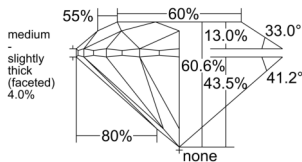

GIA®

FACSIMILE

GIA REPORT 2536046694

Verify this report at GIA.edu

GIA NATURAL DIAMOND DOSSIER®

August 06, 2025
GIA Report Number 2536046694
Shape and Cutting Style ..... Round Brilliant
Measurements ..... 5.10 - 5.13 x 3.10 mm

GRADING RESULTS

Carat Weight ..... 0.50 carat
Color Grade ..... E
Clarity Grade VVS1
Cut Grade ..... Excellent

ADDITIONAL GRADING INFORMATION

Polish ..... Excellent
Symmetry ..... Excellent
Fluorescence ..... Medium Blue
Clarity Characteristics ..... Pinpoint
Inscription(s): GIA 2536046694

PROPORTIONS

Profile to actual proportions

GRADING SCALES

GIA COLOR SCALE	GIA CLARITY SCALE	GIA CUT SCALE	
D	FLAWLESS	EXCELLENT	
E	INTERNALLY FLAWLESS		
F		VVS₁	VERY GOOD
G	VVS₂		
H	VS₁	GOOD	
I	VS₂		
J	SI₁	FAIR	
K	SI₂		
L	I₁	POOR	
M			
N			
O	I₂		
P			
Q			
R	I₃		
S			
T			
U			
V			
W			
X			
Y			
Z