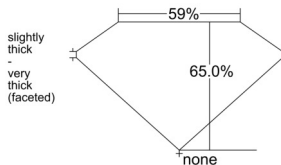

GIA®

FACSIMILE

GIA REPORT 2534965474

Verify this report at GIA.edu

GIA NATURAL DIAMOND DOSSIER®

November 13, 2025
GIA Report Number 2534965474
Shape and Cutting Style ..... Heart Brilliant
Measurements ..... 5.00 x 5.86 x 3.81 mm

GRADING RESULTS

Carat Weight ..... 0.70 carat
Color Grade ..... G
Clarity Grade VVS1

ADDITIONAL GRADING INFORMATION

Polish ..... Excellent
Symmetry ..... Excellent
Fluorescence ..... None
Clarity Characteristics ..... Pinpoint
Inscription(s): GIA 2534965474

PROPORTIONS

Profile not to actual proportions

GRADING SCALES

GIA COLOR SCALE		GIA CLARITY SCALE			
COLORLESS	D	VERY VERY SLIGHTLY INCLUDED	FLAWLESS		
	E		INTERNALLY FLAWLESS		
	F	VERY SLIGHTLY INCLUDED	VVS₁		
	G		VVS₂		
	H		VS₁		
	NEAR COLORLESS	I	SLIGHTLY INCLUDED	VS₂	
		J		SI₁	
		FAINT	K	INCLUDED	SI₂
			L		I₁
			M		I₂
VERT LIGHT			N	INCLUDED	I₃
			O		
			P		
	Q				
LIGHT	R				
	S				
	T				
	U				
	V				
	Z