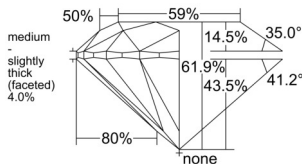

GIA®

FACSIMILE

GIA REPORT 2534938499

Verify this report at GIA.edu

GIA NATURAL DIAMOND DOSSIER®

November 08, 2025
GIA Report Number 2534938499
Shape and Cutting Style ..... Round Brilliant
Measurements ..... 4.75 - 4.78 x 2.95 mm

GRADING RESULTS

Carat Weight ..... 0.41 carat
Color Grade ..... D
Clarity Grade VVS1
Cut Grade ..... Excellent

ADDITIONAL GRADING INFORMATION

Polish ..... Excellent
Symmetry ..... Excellent
Fluorescence ..... Faint
Clarity Characteristics..... Pinpoint, Cloud, Surface Graining
Inscription(s): GIA 2534938499

PROPORTIONS

Profile to actual proportions