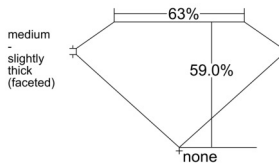

GIA®

FACSIMILE

GIA REPORT 2534788219

Verify this report at GIA.edu

GIA NATURAL DIAMOND DOSSIER®

October 28, 2025
GIA Report Number 2534788219
Shape and Cutting Style ..... Heart Brilliant
Measurements ..... 5.55 x 6.08 x 3.59 mm

GRADING RESULTS

Carat Weight ..... 0.70 carat
Color Grade ..... F
Clarity Grade VS1

ADDITIONAL GRADING INFORMATION

Polish ..... Very Good
Symmetry ..... Excellent
Fluorescence ..... None
Clarity Characteristics..... Cloud, Feather, Needle, Pinpoint
Inscription(s): GIA 2534788219

PROPORTIONS

Profile not to actual proportions

GRADING SCALES

GIA COLOR SCALE		GIA CLARITY SCALE			
COLORLESS	D	VERY VERY SLIGHTLY INCLUDED	FLAWLESS		
	E		INTERNALLY FLAWLESS		
	F		VVS₁		
	NEAR COLORLESS	G	VERY SLIGHTLY INCLUDED	VVS₂	
		H		VS₁	
		FANT	I	SLIGHTLY INCLUDED	VS₂
			J		SI₁
	LIGHT	K	INCLUDED	SI₂	
		L		I₁	
		M	NOT GRADED	I₂	
N		I₃			
O					
P					
Q					
R					
S					
T					
U					
V					
W					
X					
Y					
Z