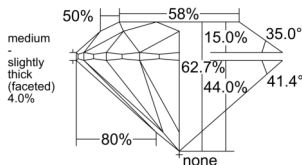

GIA®

FACSIMILE

GIA REPORT 2534763490

Verify this report at GIA.edu

GIA NATURAL DIAMOND DOSSIER®

October 16, 2025
GIA Report Number 2534763490
Shape and Cutting Style ..... Round Brilliant
Measurements ..... 4.77 - 4.79 x 3.00 mm

GRADING RESULTS

Carat Weight ..... 0.42 carat
Color Grade ..... F
Clarity Grade S11
Cut Grade ..... Excellent

ADDITIONAL GRADING INFORMATION

Polish ..... Excellent
Symmetry ..... Excellent
Fluorescence ..... Faint
Clarity Characteristics ..... Crystal, Cloud, Feather
Inscription(s): GIA 2534763490

PROPORTIONS

GRADING SCALES

GIA COLOR SCALE

COLORLESS	D
	E
	F
	G
	H
	I
	J
NEAR COLORLESS	K
	L
	M
FAIN	N
	O
	P
	Q
	R
	S
	T
	U
	V
	W
	X
	Y
LIGHT	Z

GIA CLARITY SCALE

	FLAWLESS
	INTERNALLY FLAWLESS
VERY VERY SLIGHTLY INCLUDED	VVS₁
	VVS₂
VERY SLIGHTLY INCLUDED	VS₁
	VS₂
SLIGHTLY INCLUDED	S1₁
	S1₂
	I₁
	I₂
INCLUDED	I₃

GIA CUT SCALE

	EXCELLENT
	VERY GOOD
	GOOD
	FAIR
	POOR