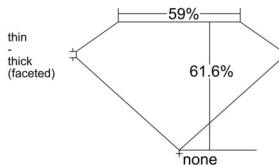

GIA®

FACSIMILE

GIA REPORT 2534564758

Verify this report at GIA.edu

GIA NATURAL DIAMOND DOSSIER®

September 29, 2025
GIA Report Number 2534564758
Shape and Cutting Style ..... Oval Brilliant
Measurements ..... 7.29 x 5.04 x 3.11 mm

GRADING RESULTS

Carat Weight ..... 0.70 carat
Color Grade ..... E
Clarity Grade VS1

ADDITIONAL GRADING INFORMATION

Polish ..... Excellent
Symmetry ..... Excellent
Fluorescence ..... Faint
Clarity Characteristics ..... Crystal, Cloud, Pinpoint
Inscription(s): GIA 2534564758

PROPORTIONS

Profile not to actual proportions

GRADING SCALES

GIA COLOR SCALE		GIA CLARITY SCALE	
COLORLESS	D	VERY VERY SLIGHTLY INCLUDED	FLAWLESS
	E		INTERNALLY FLAWLESS
	F		VVS₁
	G		VVS₂
	H		VS₁
	I		VS₂
	J		SI₁
	K		SI₂
	L		I₁
	M		I₂
NEAR COLORLESS	N	SLIGHTLY INCLUDED	I₃
	O		
	P		
	Q		
FAINT	R		
	S		
	T		
	U		
VERY LIGHT	V		
	W		
	X		
	Y		
LIGHT	Z