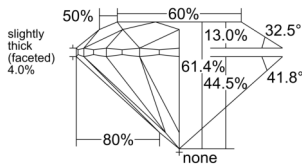

GIA®

FACSIMILE

GIA REPORT 2534457584

Verify this report at gia.edu

GIA NATURAL DIAMOND DOSSIER®

September 17, 2025
GIA Report Number 2534457584
Shape and Cutting Style ..... Round Brilliant
Measurements ..... 5.10 - 5.12 x 3.14 mm

GRADING RESULTS

Carat Weight ..... 0.50 carat
Color Grade ..... G
Clarity Grade ..... Internally Flawless
Cut Grade ..... Excellent

ADDITIONAL GRADING INFORMATION

Polish ..... Excellent
Symmetry ..... Excellent
Fluorescence ..... None
Clarity Characteristics ..... Minor Details of Polish
Inscription(s): GIA 2534457584

PROPORTIONS

Profile to actual proportions