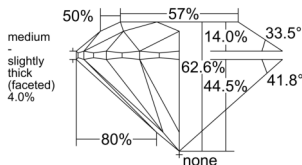

GIA®

FACSIMILE

GIA REPORT 2534455989

Verify this report at GIA.edu

GIA NATURAL DIAMOND DOSSIER®

September 18, 2025
GIA Report Number 2534455989
Shape and Cutting Style ..... Round Brilliant
Measurements ..... 5.70 - 5.74 x 3.58 mm

GRADING RESULTS

Carat Weight ..... 0.71 carat
Color Grade ..... E
Clarity Grade VS2
Cut Grade ..... Excellent

ADDITIONAL GRADING INFORMATION

Polish ..... Excellent
Symmetry ..... Excellent
Fluorescence ..... None
Clarity Characteristics ..... Cloud, Crystal
Inscription(s): GIA 2534455989

PROPORTIONS

Profile to actual proportions