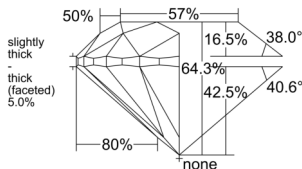

GIA®

FACSIMILE

GIA REPORT 2534291538

Verify this report at GIA.edu

GIA NATURAL DIAMOND DOSSIER®

September 03, 2025
GIA Report Number 2534291538
Shape and Cutting Style ..... Round Brilliant
Measurements ..... 5.27 - 5.28 x 3.39 mm

GRADING RESULTS

Carat Weight ..... 0.60 carat
Color Grade ..... E
Clarity Grade VS2
Cut Grade ..... Very Good

ADDITIONAL GRADING INFORMATION

Polish ..... Excellent
Symmetry ..... Excellent
Fluorescence ..... None
Clarity Characteristics..... Cloud, Crystal, Indented Natural
Inscription(s): GIA 2534291538

PROPORTIONS

Profile to actual proportions