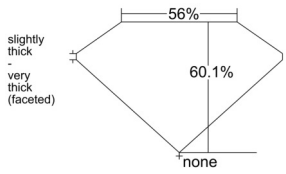

GIA®

FACSIMILE

GIA REPORT 2534286930

Verify this report at GIA.edu

GIA NATURAL DIAMOND DOSSIER®

September 01, 2025
GIA Report Number 2534286930
Shape and Cutting Style ..... Heart Brilliant
Measurements ..... 4.96 x 5.63 x 3.38 mm

GRADING RESULTS

Carat Weight ..... 0.53 carat
Color Grade I
Clarity Grade VVS1

ADDITIONAL GRADING INFORMATION

Polish ..... Excellent
Symmetry ..... Very Good
Fluorescence ..... None
Clarity Characteristics ..... Pinpoint, Feather
Inscription(s): GIA 2534286930

PROPORTIONS

Profile not to actual proportions

GRADING SCALES

GIA COLOR SCALE		GIA CLARITY SCALE			
COLORLESS	D	VERY VERY SLIGHTLY INCLUDED	FLAWLESS		
	E		INTERNALLY FLAWLESS		
	F	VERY SLIGHTLY INCLUDED	VVS₁		
	G		VVS₂		
	H		VS₁		
	NEAR COLORLESS	I	SLIGHTLY INCLUDED	VS₂	
		J		SI₁	
		FAINT	K	INCLUDED	SI₂
			L		I₁
			M		I₂
VERT LIGHT	N	LIGHT	I₃		
	O				
	P				
	Q				
	R				
	S				
	T