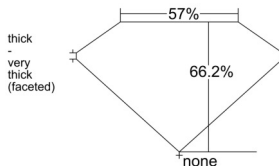

GIA®

FACSIMILE

GIA REPORT 2534284750

Verify this report at GIA.edu

GIA NATURAL DIAMOND DOSSIER®

September 05, 2025
GIA Report Number 2534284750
Shape and Cutting Style ..... Oval Brilliant
Measurements ..... 6.10 x 4.42 x 2.93 mm

GRADING RESULTS

Carat Weight ..... 0.52 carat
Color Grade ..... E
Clarity Grade VVS1

ADDITIONAL GRADING INFORMATION

Polish ..... Excellent
Symmetry ..... Good
Fluorescence ..... None
Clarity Characteristics ..... Pinpoint, Feather, Cavity
Inscription(s): GIA 2534284750

PROPORTIONS

Profile not to actual proportions

GRADING SCALES

GIA COLOR SCALE		GIA CLARITY SCALE			
COLORLESS	D	VERY VERY SLIGHTLY INCLUDED	FLAWLESS		
	E		INTERNALLY FLAWLESS		
	F		VVS₁		
	G		VVS₂		
	NEAR COLORLESS	H	VERY SLIGHTLY INCLUDED	VS₁	
		I		VS₂	
		FAINT	J	SLIGHTLY INCLUDED	S₁
			K		S₂
	L		I₁		
	VERT LIGHT		M	INCLUDED	I₂
N			I₃		
O					
P					
Q					
R					
LIGHT	S				
	T				
	U				
	V				
	W				
	X				
Y					
Z