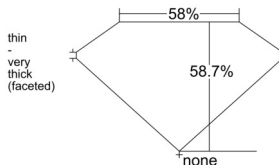

GIA®

FACSIMILE

GIA REPORT 2528993798

Verify this report at GIA.edu

GIA NATURAL DIAMOND DOSSIER®

August 01, 2025
GIA Report Number 2528993798
Shape and Cutting Style ..... Heart Brilliant
Measurements ..... 5.37 x 6.23 x 3.66 mm

GRADING RESULTS

Carat Weight ..... 0.73 carat
Color Grade ..... E
Clarity Grade VS2

ADDITIONAL GRADING INFORMATION

Polish ..... Excellent
Symmetry ..... Excellent
Fluorescence ..... None
Clarity Characteristics ..... Feather
Inscription(s): GIA 2528993798

PROPORTIONS

Profile not to actual proportions

GRADING SCALES

GIA COLOR SCALE		GIA CLARITY SCALE			
COLORLESS	D	VERY VERY SLIGHTLY INCLUDED	FLAWLESS		
	E		INTERNALLY FLAWLESS		
	F	VERY SLIGHTLY INCLUDED	VVS₁		
	G		VVS₂		
	H		VS₁		
	NEAR COLORLESS	I	SLIGHTLY INCLUDED	VS₂	
		J		SI₁	
		FAINT	K	INCLUDED	SI₂
			L		I₁
	M		I₂		
VERT LIGHT	N		INCLUDED	I₃	
	O				
	P				
	Q				
LIGHT	R				
	S				
	T				
	U				
	V				
	Z