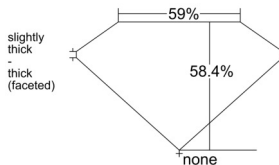

GIA®

FACSIMILE

GIA REPORT 2528763222

Verify this report at GIA.edu

GIA NATURAL DIAMOND DOSSIER®

July 11, 2025
GIA Report Number 2528763222
Shape and Cutting Style ..... Heart Brilliant
Measurements ..... 4.71 x 5.29 x 3.09 mm

GRADING RESULTS

Carat Weight ..... 0.44 carat
Color Grade ..... E
Clarity Grade VVS1

ADDITIONAL GRADING INFORMATION

Polish ..... Excellent
Symmetry ..... Very Good
Fluorescence ..... None
Clarity Characteristics ..... Feather
Inscription(s): GIA 2528763222

PROPORTIONS

Profile not to actual proportions

GRADING SCALES

GIA COLOR SCALE		GIA CLARITY SCALE			
COLORLESS	D	VERY VERY SLIGHTLY INCLUDED	FLAWLESS		
	E		INTERNALLY FLAWLESS		
	F	VERY SLIGHTLY INCLUDED	VVS₁		
	G		VVS₂		
	H		VS₁		
	NEAR COLORLESS	I	SLIGHTLY INCLUDED	VS₂	
		J		SI₁	
		FAINT	K	INCLUDED	SI₂
			L		I₁
			M		I₂
VERT LIGHT	N	LIGHT	I₃		
	O				
	P				
	Q				
LIGHT	R				
	S				
	T				
	U				
	V				
	W				
	X				
	Y				
	Z