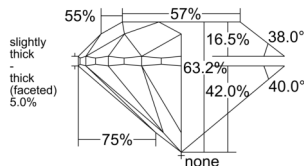

GIA®

FACSIMILE

GIA REPORT 2528748154

Verify this report at GIA.edu

GIA NATURAL DIAMOND DOSSIER®

July 28, 2025
GIA Report Number 2528748154
Shape and Cutting Style ..... Round Brilliant
Measurements ..... 5.57 - 5.60 x 3.53 mm

GRADING RESULTS

Carat Weight ..... 0.71 carat
Color Grade ..... D
Clarity Grade VVS1
Cut Grade ..... Very Good

ADDITIONAL GRADING INFORMATION

Polish ..... Excellent
Symmetry ..... Very Good
Fluorescence ..... Medium Blue
Clarity Characteristics ..... Pinpoint
Inscription(s): GIA 2528748154

PROPORTIONS

GRADING SCALES

GIA COLOR SCALE

COLORLESS	D
	E
	F
	G
	H
	I
NEAR COLORLESS	J
	K
	L
FAIN	M
	N
	O
	P
	Q
VERY LIGHT	R
	S
	T
	U
	V
	W
	X
	Y
LIGHT	Z

GIA CLARITY SCALE

FLAWLESS	VERY VERY SLIGHTLY INCLUDED	VVS₁	
			VVS₂
INTERNALLY FLAWLESS	VERY SLIGHTLY INCLUDED	VS₁	
		VS₂	
SLIGHTLY INCLUDED	SLIGHTLY INCLUDED	SI₁	
		SI₂	
INCLUDED	INCLUDED	I₁	
		I₂	
		I₃	

GIA CUT SCALE

EXCELLENT	VERY GOOD	GOOD	FAIR	POOR