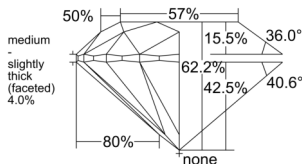

GIA®

FACSIMILE

GIA REPORT 2528631371

Verify this report at GIA.edu

GIA NATURAL DIAMOND DOSSIER®

July 10, 2025
GIA Report Number 2528631371
Shape and Cutting Style ..... Round Brilliant
Measurements ..... 5.04 - 5.08 x 3.14 mm

GRADING RESULTS

Carat Weight ..... 0.50 carat
Color Grade ..... F
Clarity Grade VVS1
Cut Grade ..... Excellent

ADDITIONAL GRADING INFORMATION

Polish ..... Excellent
Symmetry ..... Excellent
Fluorescence ..... None
Clarity Characteristics ..... Cloud, Pinpoint
Inscription(s): GIA 2528631371

PROPORTIONS

Profile to actual proportions

GRADING SCALES

GIA COLOR SCALE

COLORLESS	D
	E
	F
	G
	H
	I
	J
NEAR COLORLESS	K
	L
Faint	M
	N
	O
	P
Very Light	Q
	R
	S
	T
	U
	V
Light	W
	X
	Y
	Z

GIA CLARITY SCALE

FLAWLESS	INTERNAL FLAWLESS	
		FLAWLESS
VERY VERY SLIGHTLY INCLUDED	VERY SLIGHTLY INCLUDED	
		VVS₁
	VVS₂	
SLIGHTLY INCLUDED	INCLUDED	
		VS₁
	VS₂	
	SI₁	
	SI₂	
	I₁	
	I₂	
	I₃	

GIA CUT SCALE

EXCELLENT
VERY GOOD
GOOD
FAIR
POOR