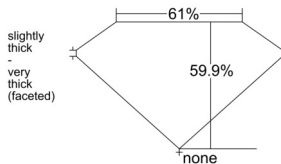

GIA®

FACSIMILE

GIA REPORT 2528574571

Verify this report at GIA.edu

GIA NATURAL DIAMOND DOSSIER®

June 23, 2025
GIA Report Number 2528574571
Shape and Cutting Style ..... Pear Brilliant
Measurements ..... 6.34 x 3.92 x 2.34 mm

GRADING RESULTS

Carat Weight ..... 0.35 carat
Color Grade ..... D
Clarity Grade ..... Internally Flawless

ADDITIONAL GRADING INFORMATION

Polish ..... Excellent
Symmetry ..... Excellent
Fluorescence ..... Medium Blue
Clarity Characteristics ..... Minor Details of Polish
Inscription(s): GIA 2528574571

PROPORTIONS

Profile not to actual proportions

GRADING SCALES

GIA COLOR SCALE		GIA CLARITY SCALE			
COLORLESS	D	VERY SLIGHTLY INCLUDED	FLAWLESS		
	E		INTERNALLY FLAWLESS		
	F	VERY SLIGHTLY INCLUDED	VVS₁		
	G		VVS₂		
	H		VS₁		
	NEAR COLORLESS	I	VERY SLIGHTLY INCLUDED	VS₂	
		J		SI₁	
		FAINT	K	SLIGHTLY INCLUDED	SI₂
			L		I₁
			M		I₂
VERT LIGHT	N	INCLUDED	I₃		
	O				
	P				
	Q				
	R				
LIGHT	S				
	T				
	U				
	V				
	W				
	X				
	Y				
	Z