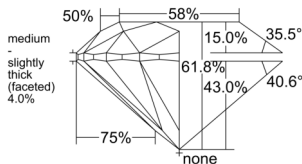

GIA®

FACSIMILE

GIA REPORT 2528474630

Verify this report at GIA.edu

GIA NATURAL DIAMOND DOSSIER®

June 13, 2025
GIA Report Number 2528474630
Shape and Cutting Style ..... Round Brilliant
Measurements ..... 4.53 - 4.55 x 2.81 mm

GRADING RESULTS

Carat Weight ..... 0.36 carat
Color Grade ..... G
Clarity Grade VVS1
Cut Grade ..... Excellent

ADDITIONAL GRADING INFORMATION

Polish ..... Excellent
Symmetry ..... Excellent
Fluorescence ..... None
Clarity Characteristics ..... Pinpoint
Inscription(s): GIA 2528474630

PROPORTIONS

GRADING SCALES

GIA COLOR SCALE	GIA CLARITY SCALE	GIA CUT SCALE
COLOURLESS	FLAWLESS	EXCELLENT
D	INTERNALLY FLAWLESS	
E	VVS₁	VERY GOOD
F		
G	VS₁	GOOD
H		
I	SI₁	FAIR
J		
K	I₁	POOR
L		
M	I₂	
N		
O	I₃	
P		
Q		
R		
S		
T		
U		
V		
W		
X		
Y		
Z