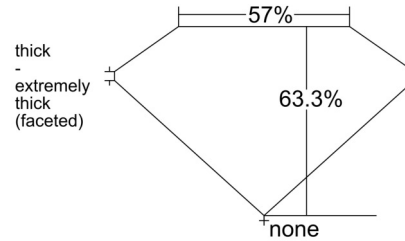

GIA NATURAL DIAMOND GRADING REPORT

June 10, 2025
 GIA Report Number 2528438204
 Shape and Cutting Style Oval Brilliant
 Measurements 10.66 x 7.34 x 4.65 mm

GRADING RESULTS

Carat Weight 2.50 carat
 Color Grade E
 Clarity Grade VS2

ADDITIONAL GRADING INFORMATION

Polish Excellent
 Symmetry Very Good
 Fluorescence Medium Blue
 Inscription(s): GIA 2528438204
 Comments: Pinpoints are not shown.

PROPORTIONS

Profile not to actual proportions

CLARITY CHARACTERISTICS

KEY TO SYMBOLS*

- Crystal
- ~ Feather
- ▲ Indented Natural

* Red symbols denote internal characteristics (inclusions). Green or black symbols denote external characteristics (blemishes). Diagram is an approximate representation of the diamond, and symbols shown indicate type, position, and approximate size of clarity characteristics. All clarity characteristics may not be shown. Details of finish are not shown.