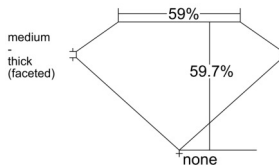

GIA®

FACSIMILE

GIA REPORT 2528134136

Verify this report at GIA.edu

GIA NATURAL DIAMOND DOSSIER®

May 14, 2025
GIA Report Number 2528134136
Shape and Cutting Style ..... Heart Brilliant
Measurements ..... 5.53 x 6.48 x 3.87 mm

GRADING RESULTS

Carat Weight ..... 0.81 carat
Color Grade ..... D
Clarity Grade VS1

ADDITIONAL GRADING INFORMATION

Polish ..... Excellent
Symmetry ..... Excellent
Fluorescence ..... None
Clarity Characteristics ..... Crystal, Pinpoint
Inscription(s): GIA 2528134136

PROPORTIONS

Profile not to actual proportions

GRADING SCALES

GIA COLOR SCALE		GIA CLARITY SCALE	
COLORLESS	D	VERY VERY SLIGHTLY INCLUDED	FLAWLESS
	E		INTERNALLY FLAWLESS
	F		VVS₁
	G		VVS₂
	H		VS₁
	I		VS₂
	J		SI₁
	K		SI₂
	L		I₁
	M		I₂
NEAR COLORLESS	N	SLIGHTLY INCLUDED	I₃
	O		
	P		
	Q		
FAINT	R		
	S		
	T		
	U		
VERT LIGHT	V		
	W		
	X		
	Y		
LIGHT	Z