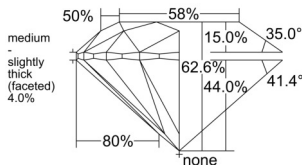

GIA®

FACSIMILE

GIA REPORT 2528023672

Verify this report at GIA.edu

GIA NATURAL DIAMOND DOSSIER®

May 02, 2025
GIA Report Number 2528023672
Shape and Cutting Style ..... Round Brilliant
Measurements ..... 6.12 - 6.17 x 3.85 mm

GRADING RESULTS

Carat Weight ..... 0.90 carat
Color Grade ..... E
Clarity Grade S11
Cut Grade ..... Excellent

ADDITIONAL GRADING INFORMATION

Polish ..... Excellent
Symmetry ..... Excellent
Fluorescence ..... Medium Blue
Clarity Characteristics ..... Feather, Crystal
Inscription(s): GIA 2528023672

PROPORTIONS

GRADING SCALES

GIA COLOR SCALE

COLORESS	D
	E
	F
	G
	H
	I
	J
NEAR COLORESS	K
	L
FANIT	M
	N
	O
	P
VERY LIGHT	Q
	R
	S
	T
	U
	V
	W
	X
	Y
LIGHT	Z

GIA CLARITY SCALE

FLAWLESS	VERY VERY SLIGHTLY INCLUDED	VS₁	VS₂	SI₁	SI₂	I₁	I₂	I₃	
									VERY SLIGHTLY INCLUDED
INTERNALLY FLAWLESS									

GIA CUT SCALE

EXCELLENT
VERY GOOD
GOOD
FAIR
POOR