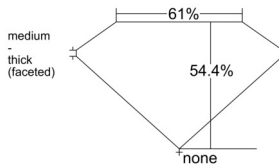

GIA®

FACSIMILE

GIA REPORT 2527971295

Verify this report at GIA.edu

GIA NATURAL DIAMOND DOSSIER®

July 30, 2025
GIA Report Number 2527971295
Shape and Cutting Style ..... Heart Brilliant
Measurements ..... 5.22 x 5.66 x 3.08 mm

GRADING RESULTS

Carat Weight ..... 0.50 carat
Color Grade ..... G
Clarity Grade VVS1

ADDITIONAL GRADING INFORMATION

Polish ..... Excellent
Symmetry ..... Very Good
Fluorescence ..... None
Clarity Characteristics ..... Pinpoint, Feather
Inscription(s): GIA 2527971295

PROPORTIONS

Profile not to actual proportions

GRADING SCALES

GIA COLOR SCALE		GIA CLARITY SCALE	
COLORLESS	D	VERY VERY SLIGHTLY INCLUDED	FLAWLESS
	E		INTERNALLY FLAWLESS
	F		VVS₁
	G		VVS₂
	H		VS₁
	I		VS₂
	J		SI₁
	K		SI₂
	L		I₁
	M		I₂
NEAR COLORLESS	N	SLIGHTLY INCLUDED	I₃
	O		
	P		
	Q		
FAINT	R		
	S		
	T		
	U		
VERT LIGHT	V		
	W		
	X		
	Y		
LIGHT	Z