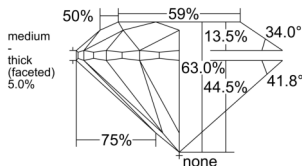

GIA®

FACSIMILE

GIA NATURAL DIAMOND DOSSIER®

July 28, 2025
GIA Report Number 2527942738
Shape and Cutting Style ..... Round Brilliant
Measurements ..... 5.02 - 5.06 x 3.17 mm

GRADING RESULTS

Carat Weight ..... 0.50 carat
Color Grade ..... F
Clarity Grade S11
Cut Grade ..... Very Good

ADDITIONAL GRADING INFORMATION

Polish ..... Excellent
Symmetry ..... Very Good
Fluorescence ..... Strong Blue
Clarity Characteristics ..... Crystal
Inscription(s): GIA 2527942738

GIA REPORT 2527942738

Verify this report at GIA.edu

PROPORTIONS

Profile to actual proportions