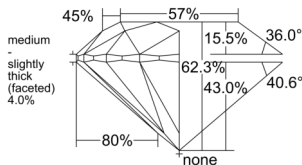

GIA®

FACSIMILE

GIA REPORT 2527923772

Verify this report at GIA.edu

GIA NATURAL DIAMOND DOSSIER®

July 28, 2025
GIA Report Number 2527923772
Shape and Cutting Style ..... Round Brilliant
Measurements ..... 5.82 - 5.85 x 3.64 mm

GRADING RESULTS

Carat Weight ..... 0.77 carat
Color Grade ..... K
Clarity Grade VS2
Cut Grade ..... Excellent

ADDITIONAL GRADING INFORMATION

Polish ..... Excellent
Symmetry ..... Excellent
Fluorescence ..... Medium Blue
Clarity Characteristics ..... Cloud, Crystal
Inscription(s): GIA 2527923772

PROPORTIONS

Profile to actual proportions

GRADING SCALES

GIA COLOR SCALE	GIA CLARITY SCALE	GIA CUT SCALE
COLOREDNESS	FLAWLESS	EXCELLENT
D	INTERNALLY FLAWLESS	
E	VVS₁	VERY GOOD
F		
G	VS₁	GOOD
H		
I	VS₂	FAIR
J		
K	SI₁	POOR
L		
M	I₁	
N		
O	I₂	
P		
Q	I₃	
R		
S		
T		
U		
V		
W		
X		
Y		
Z