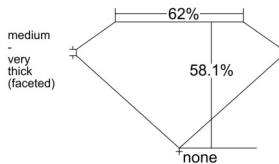

GIA®

FACSIMILE

GIA REPORT 2527903922

Verify this report at GIA.edu

GIA NATURAL DIAMOND DOSSIER®

July 24, 2025
GIA Report Number 2527903922
Shape and Cutting Style ..... Pear Brilliant
Measurements ..... 6.01 x 3.88 x 2.26 mm

GRADING RESULTS

Carat Weight ..... 0.32 carat
Color Grade I
Clarity Grade VS1

ADDITIONAL GRADING INFORMATION

Polish ..... Excellent
Symmetry ..... Excellent
Fluorescence ..... None
Clarity Characteristics ..... Crystal, Pinpoint
Inscription(s): GIA 2527903922

PROPORTIONS

Profile not to actual proportions

GRADING SCALES

GIA COLOR SCALE		GIA CLARITY SCALE	
COLORLESS	D	VERY VERY SLIGHTLY INCLUDED	FLAWLESS
	E		INTERNALLY FLAWLESS
	F		VVS₁
	G		VVS₂
	H		VS₁
	I		VS₂
	J		SI₁
	K		SI₂
	L		I₁
	M		I₂
NEAR COLORLESS	N	SLIGHTLY INCLUDED	I₃
	O		
	P		
	Q		
FAINT	R		
	S		
	T		
	U		
VERT LIGHT	V		
	W		
	X		
	Y		
LIGHT	Z