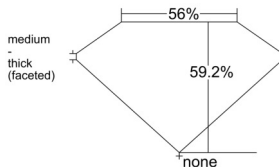

GIA®

FACSIMILE

GIA REPORT 2527899364

Verify this report at GIA.edu

GIA NATURAL DIAMOND DOSSIER®

July 23, 2025
GIA Report Number 2527899364
Shape and Cutting Style ..... Heart Brilliant
Measurements ..... 4.73 x 5.56 x 3.30 mm

GRADING RESULTS

Carat Weight ..... 0.50 carat
Color Grade ..... D
Clarity Grade VS2

ADDITIONAL GRADING INFORMATION

Polish ..... Excellent
Symmetry ..... Excellent
Fluorescence ..... None
Clarity Characteristics ..... Crystal, Feather
Inscription(s): GIA 2527899364

PROPORTIONS

Profile not to actual proportions

GRADING SCALES

GIA COLOR SCALE		GIA CLARITY SCALE			
COLORLESS	D	VERY VERY SLIGHTLY INCLUDED	FLAWLESS		
	E		INTERNALLY FLAWLESS		
	F	VERY SLIGHTLY INCLUDED	VVS₁		
	G		VVS₂		
	H		VS₁		
	NEAR COLORLESS	I	SLIGHTLY INCLUDED	VS₂	
		J		SI₁	
		FAINT	K	INCLUDED	SI₂
			L		I₁
			M		I₂
VERT LIGHT	N	LIGHT	I₃		
	O				
	P				
	Q				
	R				
	S