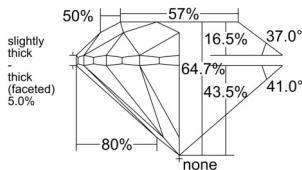

GIA®

FACSIMILE

GIA REPORT 2527853873

Verify this report at GIA.edu

GIA NATURAL DIAMOND DOSSIER®

July 19, 2025
GIA Report Number 2527853873
Shape and Cutting Style ..... Round Brilliant
Measurements ..... 4.92 - 4.97 x 3.20 mm

GRADING RESULTS

Carat Weight ..... 0.50 carat
Color Grade ..... F
Clarity Grade VS1
Cut Grade ..... Very Good

ADDITIONAL GRADING INFORMATION

Polish ..... Excellent
Symmetry ..... Excellent
Fluorescence ..... None
Clarity Characteristics ..... Feather
Inscription(s): GIA 2527853873

PROPORTIONS

Profile to actual proportions