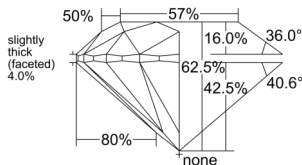

GIA®

FACSIMILE

GIA REPORT 2527817922

Verify this report at GIA.edu

GIA NATURAL DIAMOND DOSSIER®

July 15, 2025
GIA Report Number 2527817922
Shape and Cutting Style ..... Round Brilliant
Measurements ..... 5.09 - 5.11 x 3.19 mm

GRADING RESULTS

Carat Weight ..... 0.52 carat
Color Grade ..... D
Clarity Grade VS1
Cut Grade ..... Excellent

ADDITIONAL GRADING INFORMATION

Polish ..... Excellent
Symmetry ..... Excellent
Fluorescence ..... Very Strong Blue
Clarity Characteristics ..... Crystal
Inscription(s): GIA 2527817922

PROPORTIONS

Profile to actual proportions

GRADING SCALES

GIA COLOR SCALE	GIA CLARITY SCALE	GIA CUT SCALE	
D	FLAWLESS	EXCELLENT	
E	INTERNALLY FLAWLESS		
F		VVS₁	VERY GOOD
G	VVS₂		
H	VS₁	GOOD	
I	VS₂		
J	SI₁	FAIR	
K	SI₂		
L	I₁	POOR	
M	I₂		
N	I₃		
O			
P			
Q			
R			
S			
T			
U			
V			
W			
X			
Y			
Z