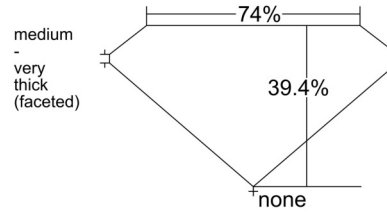

GIA NATURAL DIAMOND GRADING REPORT

July 16, 2025
 GIA Report Number 2527800565
 Shape and Cutting Style Round Modified Brilliant
 Measurements 6.46 - 6.53 x 2.56 mm

GRADING RESULTS

Carat Weight 1.03 carat
 Color Grade H
 Clarity Grade VVS1

Profile not to actual proportions

CLARITY CHARACTERISTICS

KEY TO SYMBOLS*

Feather

* Red symbols denote internal characteristics (inclusions). Green or black symbols denote external characteristics (blemishes). Diagram is an approximate representation of the diamond, and symbols shown indicate type, position, and approximate size of clarity characteristics. All clarity characteristics may not be shown. Details of finish are not shown.