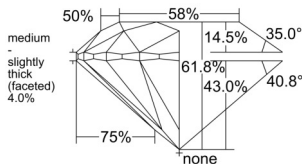

GIA®

FACSIMILE

GIA REPORT 2527768785

Verify this report at GIA.edu

GIA NATURAL DIAMOND DOSSIER®

July 17, 2025
GIA Report Number 2527768785
Shape and Cutting Style ..... Round Brilliant
Measurements ..... 4.37 - 4.41 x 2.71 mm

GRADING RESULTS

Carat Weight ..... 0.32 carat
Color Grade ..... D
Clarity Grade VVS1
Cut Grade ..... Excellent

ADDITIONAL GRADING INFORMATION

Polish ..... Excellent
Symmetry ..... Excellent
Fluorescence ..... Strong Blue
Clarity Characteristics..... Pinpoint, Feather, Internal Graining
Inscription(s): GIA 2527768785

PROPORTIONS

Profile to actual proportions

GRADING SCALES

GIA COLOR SCALE	GIA CLARITY SCALE	GIA CUT SCALE	
D	FLAWLESS	EXCELLENT	
E	INTERNALLY FLAWLESS		
F		VVS₁	VERY GOOD
G	VVS₂		
H	VS₁	GOOD	
I	VS₂		
J	SI₁	FAIR	
K	SI₂		
L	I₁	POOR	
M	I₂		
N	I₃		
O			
P			
Q			
R			
S			
T			
U			
V			
W			
X			
Y			
Z