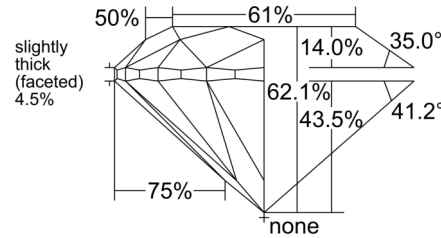

**GIA NATURAL DIAMOND GRADING REPORT**

July 07, 2025  
 GIA Report Number ..... 2527685990  
 Shape and Cutting Style ..... Round Brilliant  
 Measurements ..... 6.11 - 6.16 x 3.81 mm

**GRADING RESULTS**

Carat Weight ..... 0.90 carat  
 Color Grade ..... H  
 Clarity Grade ..... SI2  
 Cut Grade ..... Excellent

**ADDITIONAL GRADING INFORMATION**

Polish ..... Excellent  
 Symmetry ..... Excellent  
 Fluorescence ..... None

Inscription(s): GIA 2527685990

**Comments:** Clouds, pinpoints and surface graining are not shown.

**PROPORTIONS**

Profile to actual proportions

**CLARITY CHARACTERISTICS**

**KEY TO SYMBOLS\***

- Crystal
- ~ Feather
- \\ Needle

\* Red symbols denote internal characteristics (inclusions). Green or black symbols denote external characteristics (blemishes). Diagram is an approximate representation of the diamond, and symbols shown indicate type, position, and approximate size of clarity characteristics. All clarity characteristics may not be shown. Details of finish are not shown.