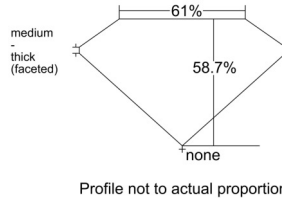

GIA®

FACSIMILE

GIA REPORT 2527685147

Verify this report at GIA.edu

GIA NATURAL DIAMOND DOSSIER®

July 03, 2025
GIA Report Number 2527685147
Shape and Cutting Style ..... Heart Brilliant
Measurements ..... 5.27 x 6.21 x 3.64 mm

GRADING RESULTS

Carat Weight ..... 0.70 carat
Color Grade ..... D
Clarity Grade VS2

ADDITIONAL GRADING INFORMATION

Polish ..... Excellent
Symmetry ..... Excellent
Fluorescence ..... None
Clarity Characteristics ..... Crystal, Cloud
Inscription(s): GIA 2527685147

PROPORTIONS

GRADING SCALES

GIA COLOR SCALE		GIA CLARITY SCALE			
COLORLESS	D	VERY VERY SLIGHTLY INCLUDED	FLAWLESS		
	E		INTERNALLY FLAWLESS		
	F	VERY SLIGHTLY INCLUDED	VVS₁		
	G		VVS₂		
	H		VS₁		
	NEAR COLORLESS	I	SLIGHTLY INCLUDED	VS₂	
		J		SI₁	
		FAINT	K	INCLUDED	SI₂
			L		I₁
			M		I₂
N			I₃		
VERT LIGHT	O	LIGHT			
	P				
	Q				
	R				
	S				
	T				
LIGHT	U				
	V				
	W				
	X				
Y					
Z