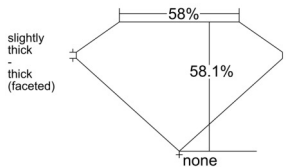

GIA®

FACSIMILE

GIA REPORT 2527681223

Verify this report at GIA.edu

GIA NATURAL DIAMOND DOSSIER®

July 02, 2025
GIA Report Number 2527681223
Shape and Cutting Style ..... Heart Brilliant
Measurements ..... 5.25 x 6.22 x 3.61 mm

GRADING RESULTS

Carat Weight ..... 0.70 carat
Color Grade ..... E
Clarity Grade VVS2

ADDITIONAL GRADING INFORMATION

Polish ..... Excellent
Symmetry ..... Very Good
Fluorescence ..... Faint
Clarity Characteristics..... Pinpoint, Needle, Feather
Inscription(s): GIA 2527681223

PROPORTIONS

Profile not to actual proportions

GRADING SCALES

GIA COLOR SCALE		GIA CLARITY SCALE	
COLORLESS	D	VERY VERY SLIGHTLY INCLUDED	FLAWLESS
	E		INTERNALLY FLAWLESS
	F		VVS₁
	G		VVS₂
	H		VS₁
	I		VS₂
	J		SI₁
	K		SI₂
	L		I₁
	M		I₂
NEAR COLORLESS	N	SLIGHTLY INCLUDED	I₃
	O		
	P		
	Q		
FAINT	R		
	S		
	T		
	U		
VERT LIGHT	V		
	W		
	X		
	Y		
LIGHT	Z