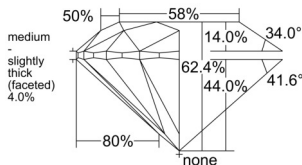

GIA®

FACSIMILE

GIA NATURAL DIAMOND DOSSIER®

July 02, 2025
GIA Report Number 2527664614
Shape and Cutting Style ..... Round Brilliant
Measurements ..... 4.71 - 4.74 x 2.95 mm

GRADING RESULTS

Carat Weight ..... 0.40 carat
Color Grade ..... E
Clarity Grade VVS1
Cut Grade ..... Excellent

ADDITIONAL GRADING INFORMATION

Polish ..... Excellent
Symmetry ..... Excellent
Fluorescence ..... Medium Blue
Clarity Characteristics..... Pinpoint, Feather, Surface Graining
Inscription(s): GIA 2527664614

GIA REPORT 2527664614

Verify this report at GIA.edu

PROPORTIONS

Profile to actual proportions