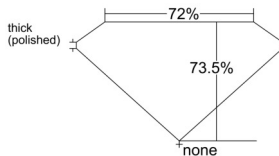

GIA®

FACSIMILE

GIA REPORT 2527646701

Verify this report at GIA.edu

GIA NATURAL DIAMOND DOSSIER®

June 30, 2025
GIA Report Number 2527646701
Shape and Cutting Style ..... Square Modified Brilliant
Measurements ..... 5.00 x 4.94 x 3.63 mm

GRADING RESULTS

Carat Weight ..... 0.80 carat
Color Grade ..... G
Clarity Grade VVS1

ADDITIONAL GRADING INFORMATION

Polish ..... Excellent
Symmetry ..... Excellent
Fluorescence ..... Faint
Clarity Characteristics ..... Internal Graining, Feather
Inscription(s): GIA 2527646701

PROPORTIONS

Profile not to actual proportions

GRADING SCALES

GIA COLOR SCALE		GIA CLARITY SCALE			
COLORLESS	D	VERY VERY SLIGHTLY INCLUDED	FLAWLESS		
	E		INTERNALLY FLAWLESS		
	F		VVS₁		
	NEAR COLORLESS	G	VERY SLIGHTLY INCLUDED	VVS₂	
		H		VS₁	
		FAINT	I	SLIGHTLY INCLUDED	VS₂
			J		SI₁
			K		SI₂
	LIGHT	L	INCLUDED	I₁	
		M		I₂	
N		I₃			
O					
P					
Q					
R